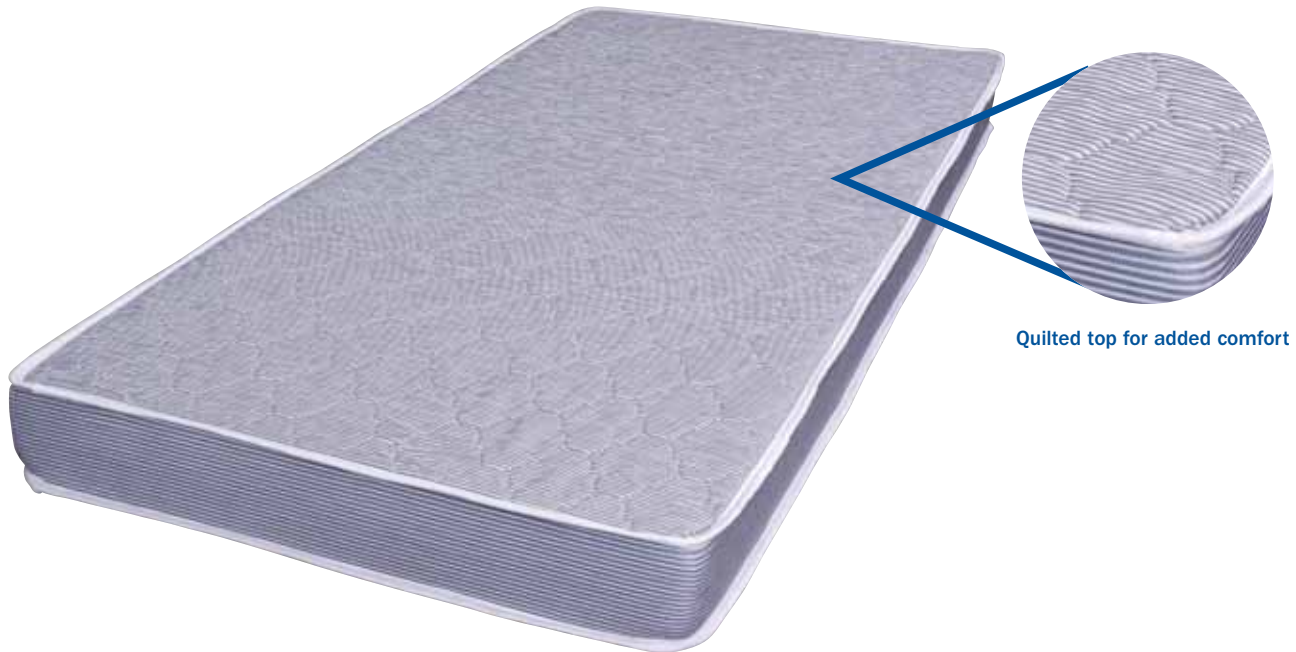

## **MATTRESSES**

Quilted top for added comfort

### **FEATURES & BENEFITS**

- » Typical shipping carton size for easy storage and handling
- » Size to fit all makes and a wide range of applications
- » High density foam provides full body support
- » Meets DOT flammability regulations

### **FOAM MATTRESSES**

TRP Foam Mattresses feature premium high-density foam that provides full body support. Offered in a variety of popular sizes for a wide range of applications, TRP Foam Mattresses feature a quilted patterned top for ultimate comfort. The convenient “tight roll” packaging enables an easy transportation and installation.