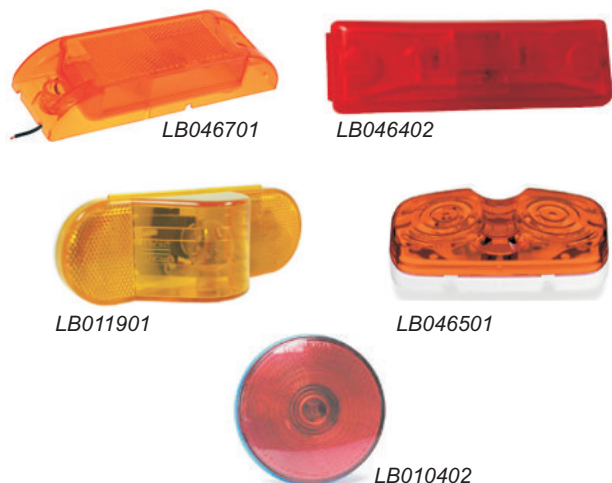

Lighting Products

Incandescent Lights

TRP Incandescent Lamps

TRP provides premium lamps that have a proven reputation for high quality service with exceptional durability.

TRP Incandescent lamps provide excellent durability as a result of the manufacturing process which provides long life bulbs and meets/exceeds industry standards.

■ Features and Benefits:

- ★ Long Life bulbs which Reduces Maintenance
- ★ Meets DOT regulations to conforms to Federal Transportation requirements

■ Related Parts:

- Dielectric Grease:
 - 97943
 - 01991702GR0
 - 99170-1GR0

■ Part Information:

TRP	Truck LitePart	Grote	Bulb #	Min Life	Lens Mat.	Description
LB046402	19200R	46742	193E	2000	PC	Lamp - Marker, Rect 4 inch red
LB046301	19200Y	46743	193E	2000	PC	Lamp - Marker, Rect 4 inch amber
LB046702	21002R	46082GR0	193E	2000	AC	Lamp - Marker, Rect 6 inch Red
LB046701	21002Y	46083GR0	193E	2000	AC	Lamp - Marker, Rect 6 inch Amber
LB045302	30200R	45822	193E	2000	PC	Lamp - Marker 2 inch round red
LB045201	30200Y	45823	193E	2000	PC	Lamp - Marker 2 inch round amber
LB045902	10202R	45812	193E	2000	PC	Lamp - Marker 2.5 inch round red
LB045801	10202Y	45813	193E	2000	PC	Lamp - Marker 2.5 inch round amber
LB012202	60202R	52892-5GR0	2057E	1200/5000	PC	Lamp - STT Oblong 6 inch Red
LB012001	60202Y	52893-5GR0	2057E	1200/5000	PC	Lamp - STT Oblong 6 inch amber
LB011901	60215Y	52193	2057E	1200/5000	PC	Turn/Marker - Mid Side - 6" Oblong, Amber
LB010402	40242R/40282R	52952GR0/52922	2057E	1200/5000	PC	Lamp - STT Round, Red Grommet
LB040113	15200C	60271	193E	2000	PC	Lamp - Marker, Rect 2.5 inch, Clear
LB042502	15200R	46412	193E	2000	PC	Lamp - Marker, Rect 2.5 inch, Red
LB046201	15200Y	46413	193E	2000	PC	Lamp - Marker, Rect 2.5 inch, Amber
LB047101	45663		193E	2000	PC	Lamp- Marker, 4 inch oblong w bezel
LB046501	1211AS1G	46793	194	2500	PC	LAMP-MARKER Bulls Eye Amber
LB046502	1211S1G	46792	194	2500	PC	LAMP-MARKER Bulls Eye Red