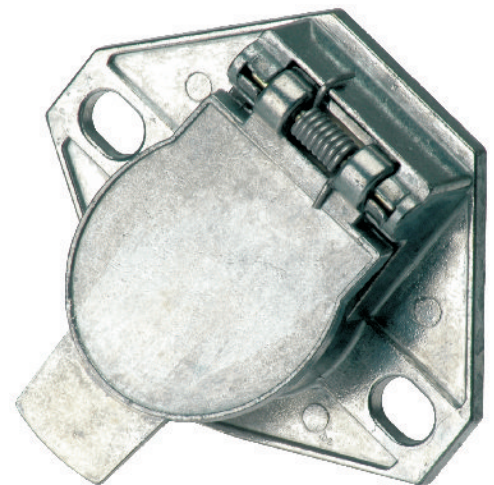

### 7 Way Plug *PE27100*

#### ■ Features and Benefits:

- ★ Large finger grips for easy coupling/uncoupling
- ★ Strong Cable Guard Spring to support heavy cables.
- ★ Locking tab to provide solid plug to receptacle connection.
- ★ Made with heavy duty zinc die-cast housings

#### ■ Features and Benefits:

- ★ 2 elongated holes for easy mounting
- ★ Split pins to ensure connectivity to the plug
- ★ Locking tab to provide solid receptacle to plug connection
- ★ Made with heavy duty zinc die-cast housings

#### ■ Cross Reference Information:

Part Number	Description	Tramec	Midland	Techtran	Phillips
PE27100	7-Way Plug, Zinc Die Cast Housing	38197	BE23784	670-71SG	15-730
PE27200	7-Way Receptacle, 2 Hole, Zinc Die Cast Housing	38497	BE23703	670-72	15-720